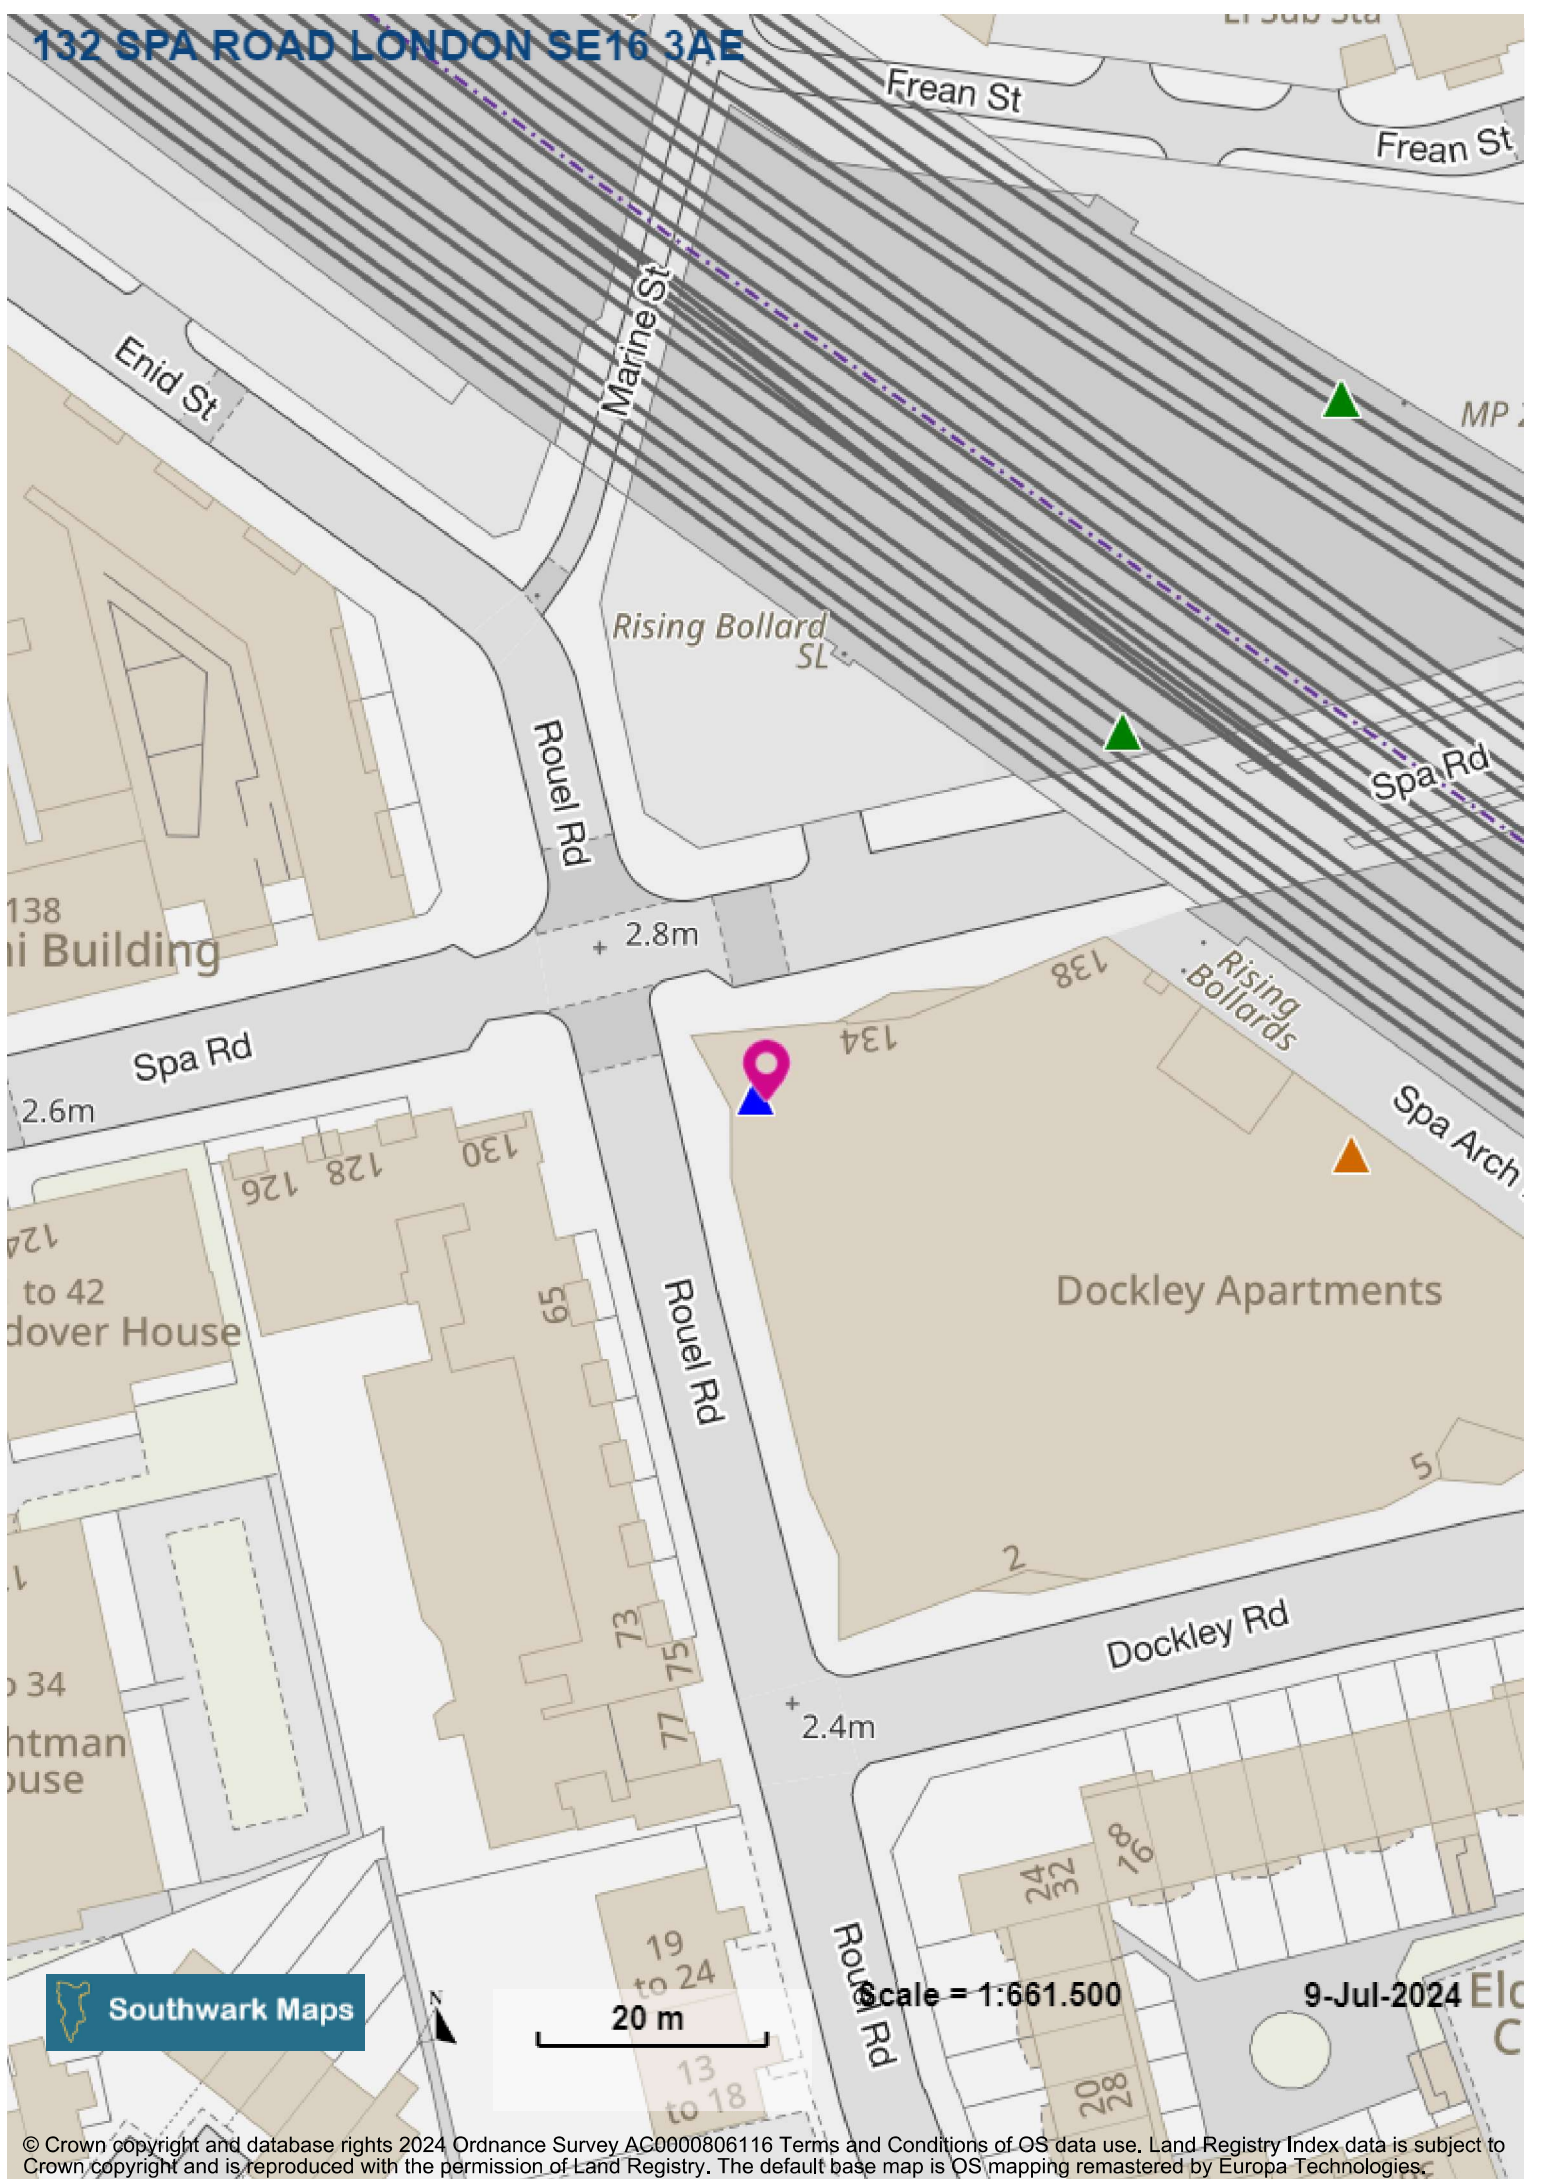

List of Premises Shown On Map

Gimlet Drinks Ltd, 2, Unit 6B, Spa Arch Lane, SE16 3AG, licensed for:

- The sale of alcohol to be consumed off the premises
 - Monday to Saturday: 09:00 - 19:00
- The sale of alcohol to be consumed on the premises
 - Monday to Saturday : 09:00 - 18:30
- Opening hours
 - Monday to Saturday: 09:00 - 19:00

Oliveology, Unit 4, Voyager Business Estate, Spa Road, SE16 4RP, licensed for:

- The sale of alcohol to be consumed on and off the premises
 - Monday to Sunday: 09:00 - 22:00
- Opening hours
 - Monday to Sunday: 09:00 - 22:30

132 SPA ROAD LONDON SE16 3AE

Southwark Maps

20 m

Scale = 1:661.500

9-Jul-2024